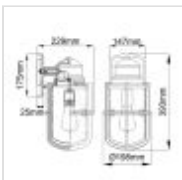

58133

1 Light Medium Wall Lantern - Black

DETAILS	
FAMILY	Suri
SUITABLE LOCATION	Exterior
GUARANTEE	Coastal Collection 5 Year Anti Corrosion Guarantee
IP RATING	IP44
FINISH	Black
FITTING HEIGHT	393mm
WIDTH	198mm
PROJECTION/DEPTH	229mm
POWER SOURCE	Mains Voltage
VOLTAGE	220-240v 50hz
MAXIMUM WATTAGE	60W
NUMBER OF LAMPS	1
SOCKET	E27
INTEGRATED LED	No
CLASS	Class I
BUILD MATERIALS	Weather Resistant Composite, Seeded Glass
DIMMABLE FITTING	Compatible With Dimmable Lamps
PRODUCT WEIGHT	2.79kg
BOX DIMENSIONS	29.5 X 26.5 X 46cm
BOX WEIGHT	3.10 Kg

PRODUCT DETAILS

1 Lt Medium Wall Lantern with a Textured Black finish. Main build materials: Weather Resistant Composite, Seeded Glass. Max Wattage: 1 x 60W E27