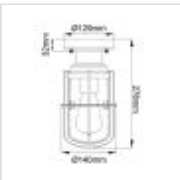

58131

1 Light Porch / Pedestal Lantern - Black

DETAILS	
FAMILY	Suri
SUITABLE LOCATION	Exterior
GUARANTEE	Coastal Collection 5 Year Anti Corrosion Guarantee
IP RATING	IP44
FINISH	Black
FITTING HEIGHT	278mm
WIDTH	140mm
POWER SOURCE	Mains Voltage
VOLTAGE	220-240v 50hz
MAXIMUM WATTAGE	40W
NUMBER OF LAMPS	1
SOCKET	E27
INTEGRATED LED	No
CLASS	Class I
BUILD MATERIALS	Weather Resistant Composite, Seeded Glass
DIMMABLE FITTING	Compatible With Dimmable Lamps
PRODUCT WEIGHT	1.49kg
BOX DIMENSIONS	20.5 X 20.5 X 34.5cm
BOX WEIGHT	1.65 Kg

## PRODUCT DETAILS

1 Lt Porch/Pedestal Lantern with a Textured Black finish. Main build materials: Weather Resistant Composite, Seeded Glass. Max Wattage: 1 x 40W E27