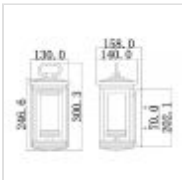

27896

1 Light Small Wall Lantern - Oil Rubbed Bronze

DETAILS

FAMILY	South Hope
SUITABLE LOCATION	Exterior
GUARANTEE	3 Year Anti Corrosion Guarantee
IP RATING	IP44
FINISH	Oil Rubbed Bronze
FITTING HEIGHT	300mm
WIDTH	140mm
PROJECTION/DEPTH	158mm
POWER SOURCE	Mains Voltage
VOLTAGE	220-240v 50hz
MAXIMUM WATTAGE	60W
NUMBER OF LAMPS	1
SOCKET	E14
INTEGRATED LED	No
CLASS	Class I
BUILD MATERIALS	Cast Aluminium, Satin Etched Glass
DIMMABLE FITTING	Compatible With Dimmable Lamps
PRODUCT WEIGHT	1.26kg
BOX DIMENSIONS	22 X 20 X 36.5cm
BOX WEIGHT	1.40 Kg

PRODUCT DETAILS

1 Lt Small Wall Lantern with a Oil Rubbed Bronze finish. Main build materials: Cast Aluminium, Satin Etched Glass. Max Wattage: 1 x 60W E14