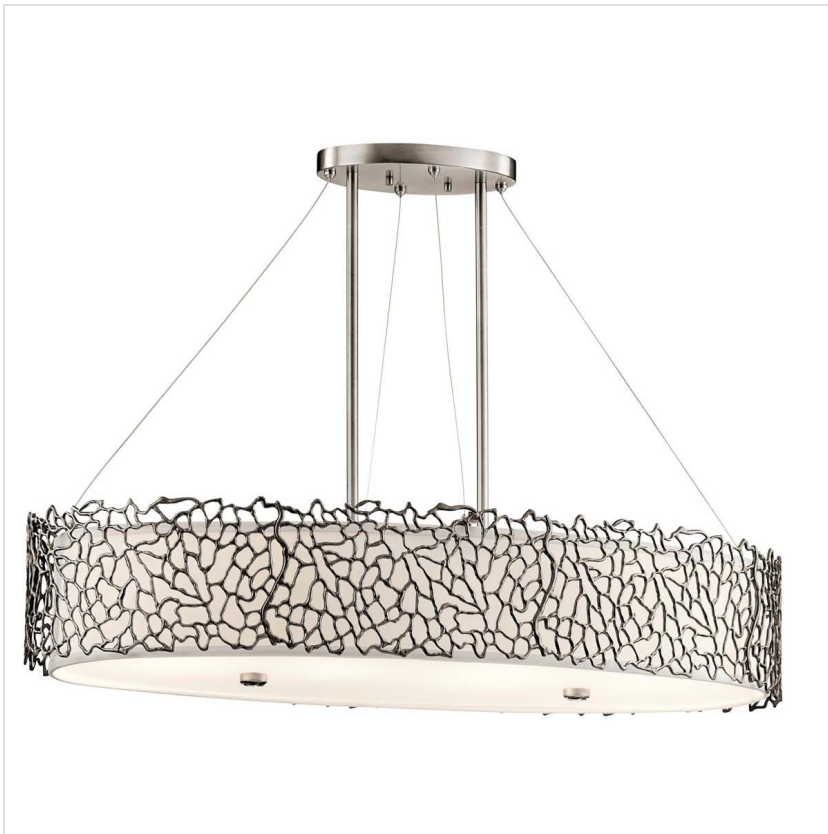

25998

4 Light Oval Island Light - Brushed Pewter

DETAILS	
FAMILY	Silver Coral
SUITABLE LOCATION	Interior
GUARANTEE	General 2 Year Guarantee
FINISH	Brushed Pewter
FITTING HEIGHT	175mm
WIDTH	864mm
PROJECTION/DEPTH	406mm
MINIMUM DROP	350mm
MAXIMUM DROP	1194mm
POWER SOURCE	Mains Voltage
VOLTAGE	220-240v 50hz
MAXIMUM WATTAGE	60W
NUMBER OF LAMPS	4
SOCKET	E27
INTEGRATED LED	No
RODS SUPPLIED	4 X 305mm And 4 X 152mm Rods
CLASS	Class I
BUILD MATERIALS	Steel, Linen, Etched Glass
DIMMABLE FITTING	Compatible With Dimmable Lamps
PRODUCT WEIGHT	6.12kg
BOX DIMENSIONS	96.5 X 50 X 32cm
BOX WEIGHT	6.80 Kg

PRODUCT DETAILS

4 Lt Oval Island Light with a Brushed Pewter finish. Main build materials: Metal, Linen, Etched Glass. Max Wattage: 4 x 60W E27