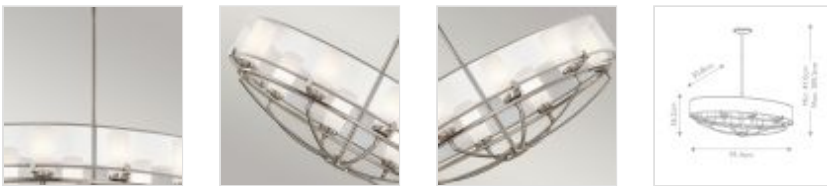

25991

8 Light Oval Chandelier - Brushed Pewter

DETAILS	
FAMILY	Saldana
SUITABLE LOCATION	Interior
GUARANTEE	General 2 Year Guarantee
FINISH	Brushed Pewter
FITTING HEIGHT	362mm
WIDTH	914mm
PROJECTION/DEPTH	508mm
MINIMUM DROP	410mm
MAXIMUM DROP	1092mm
POWER SOURCE	Mains Voltage
VOLTAGE	220-240v 50hz
MAXIMUM WATTAGE	3W LED
NUMBER OF LAMPS	8
SOCKET	G9
INTEGRATED LED	No
LED LUMENS	300Lm Each
LED COLOUR TEMP	3000k
RODS SUPPLIED	2 X 150mm & 2 X 300mm Rods
CLASS	Class I
BUILD MATERIALS	Steel, Etched Opal Glass, Organza Shades
HOURS	25000
DIMMABLE FITTING	Compatible With Dimmable Lamps
PRODUCT WEIGHT	6.24kg
BOX DIMENSIONS	99 X 58 X 38.5cm
BOX WEIGHT	6.93 Kg

PRODUCT DETAILS

8 Lt Oval Chandelier with a Brushed Pewter finish. Main build materials: Steel, Etched Opal Glass, Organza Shades. Max Wattage: 8 x 3W LED G9