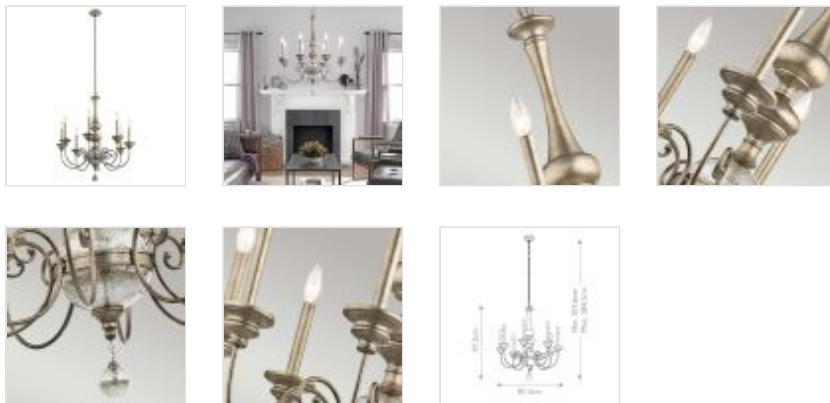

30407

8 Light Chandelier - Silver / Gold Patina

DETAILS	
FAMILY	Rosalie
SUITABLE LOCATION	Interior
GUARANTEE	General 2 Year Guarantee
FINISH	Silver/Gold Patina
FITTING HEIGHT	972mm
DIAMETER	813mm
WIDTH	813mm
MINIMUM DROP	1016mm
MAXIMUM DROP	2845mm
POWER SOURCE	Mains Voltage
VOLTAGE	220-240v 50hz
MAXIMUM WATTAGE	60W
NUMBER OF LAMPS	8
SOCKET	E14
INTEGRATED LED	No
CLASS	Class I
BUILD MATERIALS	Steel, Mercury Glass
DIMMABLE FITTING	Compatible With Dimmable Lamps
PRODUCT WEIGHT	11.7kg
BOX DIMENSIONS	102 X 31 X 100cm
BOX WEIGHT	13.00 Kg

## PRODUCT DETAILS

8 Lt Chandelier with a Silver/Gold Patina finish. Main build materials: Steel, Mercury Glass. Max Wattage: 8 x 60W E14