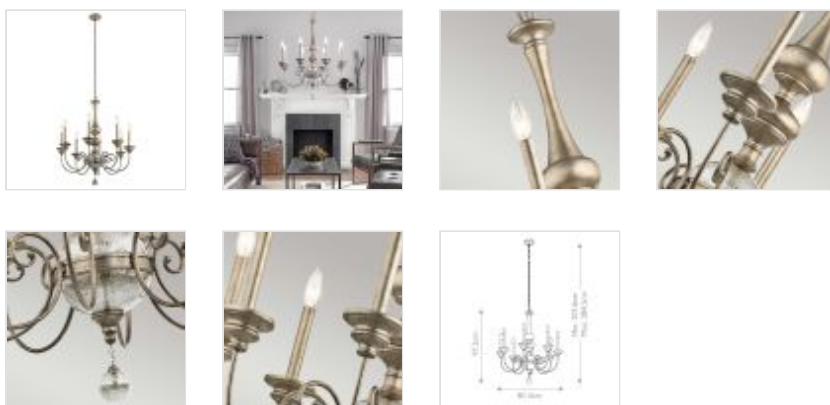

30407

8 Light Chandelier - Silver / Gold Patina

DETAILS	
FAMILY	Rosalie
SUITABLE LOCATION	Interior
GUARANTEE	General 2 Year Guarantee
FINISH	Silver/Gold Patina
FITTING HEIGHT	972mm
DIAMETER	813mm
WIDTH	813mm
MINIMUM DROP	1016mm
MAXIMUM DROP	2845mm
POWER SOURCE	Mains Voltage
VOLTAGE	220-240v 50hz
MAXIMUM WATTAGE	60W
NUMBER OF LAMPS	8
SOCKET	E14
INTEGRATED LED	No
CLASS	Class I
BUILD MATERIALS	Steel, Mercury Glass
DIMMABLE FITTING	Compatible With Dimmable Lamps
PRODUCT WEIGHT	11.7kg
BOX DIMENSIONS	102 X 31 X 100cm
BOX WEIGHT	13.00 Kg

PRODUCT DETAILS

8 Lt Chandelier with a Silver/Gold Patina finish. Main build materials: Steel, Mercury Glass. Max Wattage: 8 x 60W E14