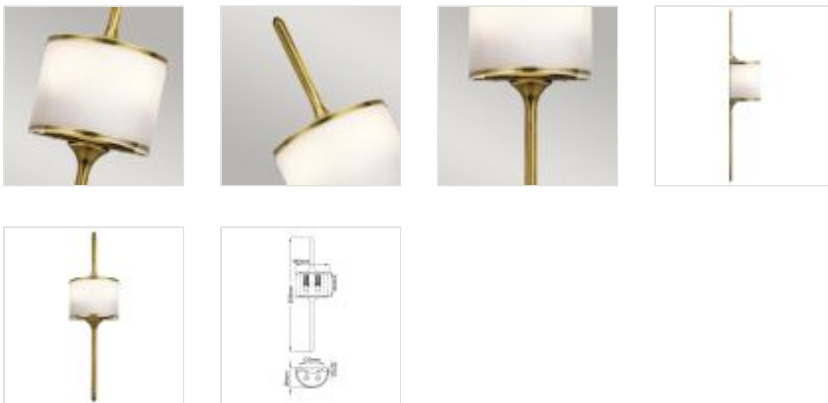

27883

2 Light Small Wall Light - Natural Brass

DETAILS	
FAMILY	Mona
SUITABLE LOCATION	Interior / Bathroom
GUARANTEE	General 2 Year Guarantee
IP RATING	IP44
FINISH	Natural Brass
FITTING HEIGHT	559mm
WIDTH	165mm
PROJECTION/DEPTH	98mm
POWER SOURCE	Mains Voltage
VOLTAGE	220-240v 50hz
MAXIMUM WATTAGE	3W LED
NUMBER OF LAMPS	2
SOCKET	G9
INTEGRATED LED	No
LED LUMENS	300Lm
LED COLOUR TEMP	3000k
CLASS	Class I
BUILD MATERIALS	Steel, Opal Glass
HOURS	25000
DIMMABLE FITTING	Compatible With Dimmable Lamps
PRODUCT WEIGHT	1.44kg
BOX DIMENSIONS	35 X 23 X 18.5cm
BOX WEIGHT	1.60 Kg

PRODUCT DETAILS

2 Lt Small Wall Light with a Natural Brass finish. Main build materials: Steel, Opal Glass. Max Wattage: 2 x 3W LED G9