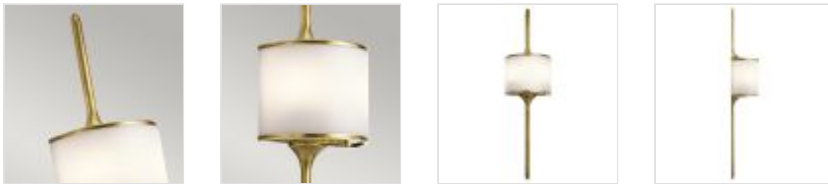

27879

2 Light Large Wall Light - Natural Brass

DETAILS	
FAMILY	Mona
SUITABLE LOCATION	Interior / Bathroom
GUARANTEE	General 2 Year Guarantee
IP RATING	IP44
FINISH	Natural Brass
FITTING HEIGHT	762mm
WIDTH	204mm
PROJECTION/DEPTH	117mm
POWER SOURCE	Mains Voltage
VOLTAGE	220-240v 50hz
MAXIMUM WATTAGE	3W LED
NUMBER OF LAMPS	2
SOCKET	G9
INTEGRATED LED	No
LED LUMENS	300Lm
LED COLOUR TEMP	3000k
CLASS	Class I
BUILD MATERIALS	Steel, Opal Glass
HOURS	25000
DIMMABLE FITTING	Compatible With Dimmable Lamps
PRODUCT WEIGHT	1.98kg
BOX DIMENSIONS	44.5 X 27 X 21.5cm
BOX WEIGHT	2.20 Kg

PRODUCT DETAILS

2 Lt Large Wall Light with a Natural Brass finish. Main build materials: Steel, Opal Glass. Max Wattage: 2 x 3W LED G9