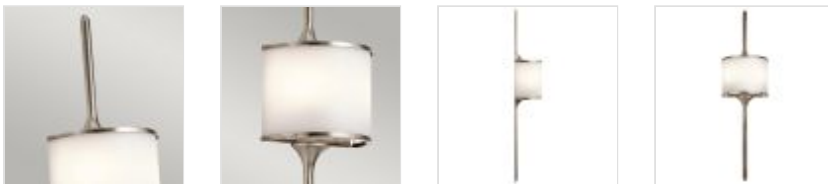

27878

2 Light Large Wall Light - Brushed Pewter

DETAILS	
FAMILY	Mona
SUITABLE LOCATION	Interior / Bathroom
GUARANTEE	General 2 Year Guarantee
IP RATING	IP44
FINISH	Brushed Pewter
FITTING HEIGHT	762mm
WIDTH	204mm
PROJECTION/DEPTH	117mm
POWER SOURCE	Mains Voltage
VOLTAGE	220-240v 50hz
MAXIMUM WATTAGE	3W LED
NUMBER OF LAMPS	2
SOCKET	G9
INTEGRATED LED	No
LED LUMENS	300Lm
LED COLOUR TEMP	3000k
CLASS	Class I
BUILD MATERIALS	Steel, Opal Glass
HOURS	25000
DIMMABLE FITTING	Compatible With Dimmable Lamps
PRODUCT WEIGHT	1.98kg
BOX DIMENSIONS	44.5 X 27 X 21.5cm
BOX WEIGHT	2.20 Kg

## PRODUCT DETAILS

2 Lt Large Wall Light with a Brushed Pewter finish. Main build materials: Steel, Opal Glass. Max Wattage: 2 x 3W LED G9