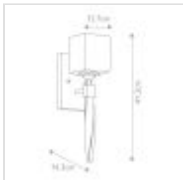

58634

1 Light Wall Light - Polished Chrome

DETAILS	
FAMILY	Marette
SUITABLE LOCATION	Interior / Bathroom
GUARANTEE	General 2 Year Guarantee
IP RATING	IP44
FINISH	Polished Chrome
FITTING HEIGHT	413mm
DIAMETER	127mm
WIDTH	127mm
PROJECTION/DEPTH	143mm
POWER SOURCE	Mains Voltage
VOLTAGE	220-240v 50hz
MAXIMUM WATTAGE	3W LED
NUMBER OF LAMPS	1
SOCKET	G9
INTEGRATED LED	No
LED LUMENS	300 Lm
LED COLOUR TEMP	3000k
CLASS	Class I
BUILD MATERIALS	Steel, Opal Glass
DIMMABLE FITTING	Compatible With Dimmable Lamps
PRODUCT WEIGHT	1.26kg
BOX DIMENSIONS	21.5 X 19.5 X 27.5cm
BOX WEIGHT	1.58 Kg

PRODUCT DETAILS

1 Lt Wall Light with a Polished Chrome finish. Main build materials: Steel, Opal Glass.
Max Wattage: 1 x 3W LED G9