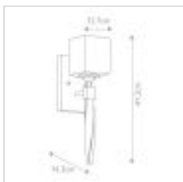

58633

1 Light Wall Light - Black And Nickel

DETAILS	
FAMILY	Marette
SUITABLE LOCATION	Interior / Bathroom
GUARANTEE	General 2 Year Guarantee
IP RATING	IP44
FINISH	Black And Nickel
FITTING HEIGHT	413mm
DIAMETER	127mm
WIDTH	127mm
PROJECTION/DEPTH	143mm
POWER SOURCE	Mains Voltage
VOLTAGE	220-240v 50hz
MAXIMUM WATTAGE	3W LED
NUMBER OF LAMPS	1
SOCKET	G9
INTEGRATED LED	No
LED LUMENS	300 Lm
LED COLOUR TEMP	3000k
CLASS	Class I
BUILD MATERIALS	Steel, Opal Glass
DIMMABLE FITTING	Compatible With Dimmable Lamps
PRODUCT WEIGHT	1.28kg
BOX DIMENSIONS	21.5 X 19.5 X 27.5cm
BOX WEIGHT	1.60 Kg

**PRODUCT DETAILS**

1 Lt Wall Light with a Black and Nickel finish. Main build materials: Steel, Opal Glass.

Max Wattage: 1 x 3W LED G9