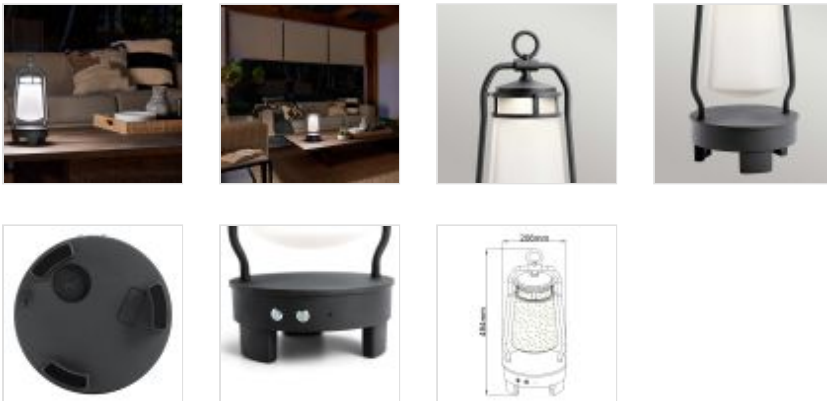

51707

Portable Bluetooth Speaker Lantern - UK Plug - Black

DETAILS	
FAMILY	Lyndon
SUITABLE LOCATION	Exterior
GUARANTEE	3 Year Guarantee
IP RATING	IP44
FINISH	Black
FITTING HEIGHT	484mm
WIDTH	206mm
PROJECTION/DEPTH	206mm
POWER SOURCE	Battery
VOLTAGE	220-240v
MAXIMUM WATTAGE	3W
NUMBER OF LAMPS	1
SOCKET	Integrated LED
INTEGRATED LED	No
LED LUMENS	250Lm
LED COLOUR TEMP	3000K
CLASS	Class I
BUILD MATERIALS	Aluminium & Glass
SHADE MATERIAL	Glass
DIMMABLE FITTING	Not Dimmable
PRODUCT WEIGHT	4.04kg
BOX DIMENSIONS	29 X 30 X 60cm
BOX WEIGHT	4.49 Kg

PRODUCT DETAILS

Portable Bluetooth Speaker Lantern - UK Plug with a Textured Black finish. Main build materials: Aluminium & Glass. Max Wattage: 1 x 3W Integrated LED