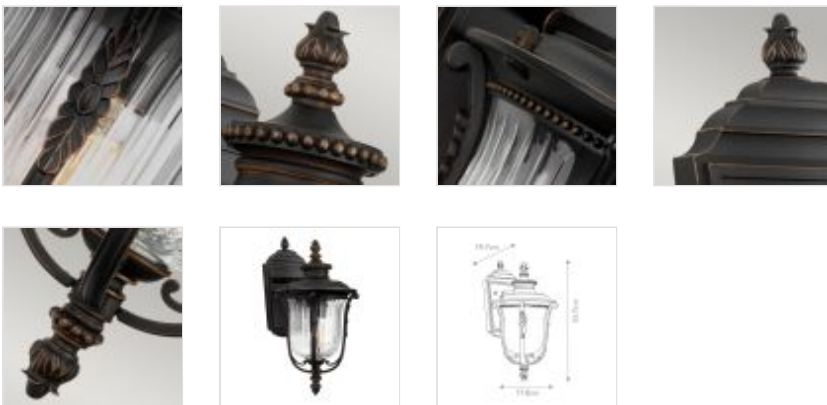

25967

1 Light Small Wall Lantern - Oil Rubbed Bronze

DETAILS	
FAMILY	Luverne
SUITABLE LOCATION	Exterior
GUARANTEE	3 Year Anti Corrosion Guarantee
IP RATING	IP44
FINISH	Oil Rubbed Bronze
FITTING HEIGHT	337mm
WIDTH	178mm
PROJECTION/DEPTH	197mm
POWER SOURCE	Mains Voltage
VOLTAGE	220-240v 50hz
MAXIMUM WATTAGE	60W
NUMBER OF LAMPS	1
SOCKET	E27
INTEGRATED LED	No
CLASS	Class I
BUILD MATERIALS	Cast Aluminium, Ribbed Glass
DIMMABLE FITTING	Compatible With Dimmable Lamps
PRODUCT WEIGHT	1.8kg
BOX DIMENSIONS	39.5 X 25 X 24cm
BOX WEIGHT	2.00 Kg

PRODUCT DETAILS

1 Lt Small Wall Lantern with a Oil Rubbed Bronze finish. Main build materials: Cast Aluminium, Ribbed Glass. Max Wattage: 1 x 60W E27