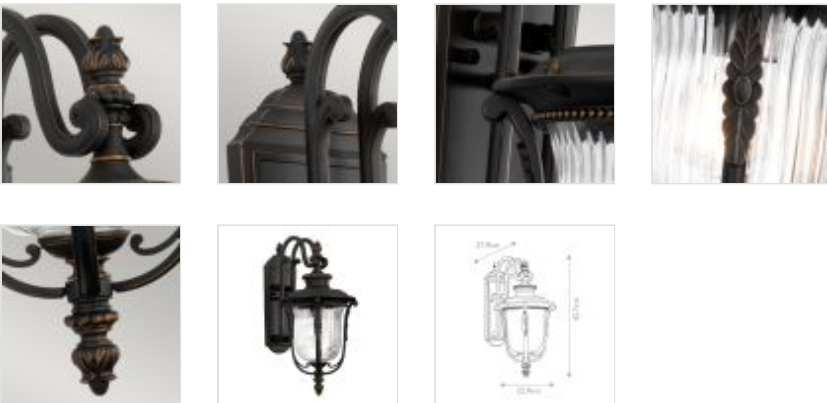

25966

1 Light Medium Wall Lantern - Oil Rubbed Bronze

DETAILS	
FAMILY	Luverne
SUITABLE LOCATION	Exterior
GUARANTEE	3 Year Anti Corrosion Guarantee
IP RATING	IP44
FINISH	Oil Rubbed Bronze
FITTING HEIGHT	457mm
WIDTH	229mm
PROJECTION/DEPTH	279mm
POWER SOURCE	Mains Voltage
VOLTAGE	220-240v 50hz
MAXIMUM WATTAGE	60W
NUMBER OF LAMPS	1
SOCKET	E27
INTEGRATED LED	No
CLASS	Class I
BUILD MATERIALS	Cast Aluminium, Ribbed Glass
DIMMABLE FITTING	Compatible With Dimmable Lamps
PRODUCT WEIGHT	2.97kg
BOX DIMENSIONS	52 X 35 X 28.5cm
BOX WEIGHT	3.30 Kg

PRODUCT DETAILS

1 Lt Medium Wall Lantern with a Oil Rubbed Bronze finish. Main build materials: Cast Aluminium, Ribbed Glass. Max Wattage: 1 x 60W E27