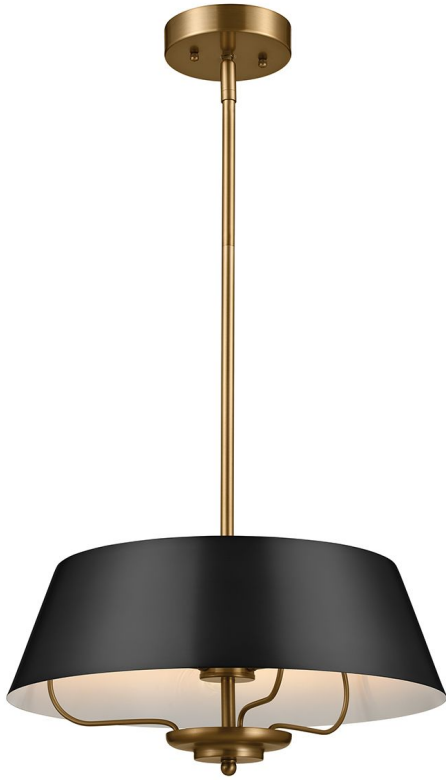

59033

3 Light Duo-Mount Pendant - Black & Brass

DETAILS

FAMILY	Luella
SUITABLE LOCATION	Interior
GUARANTEE	Standard 2 Year Guarantee
FINISH	Black & Brass
FITTING HEIGHT	210mm
DIAMETER	406mm
MINIMUM DROP	230mm
MAXIMUM DROP	1144mm
POWER SOURCE	Mains Voltage
VOLTAGE	220-240v 50hz
MAXIMUM WATTAGE	40W
NUMBER OF LAMPS	3
SOCKET	E14
INTEGRATED LED	No
RODS SUPPLIED	2 X 152mm & 2 X 304mm Rods
CLASS	Class I
BUILD MATERIALS	Steel
SHADE MATERIAL	Steel
DIMMABLE FITTING	Compatible With Dimmable Lamps
PRODUCT WEIGHT	2.2kg
BOX DIMENSIONS	45.5 X 45.5 X 27.5cm
BOX WEIGHT	3.30 Kg

PRODUCT DETAILS

3lt Duo-Mount Pendant with a Black & Brass finish. Main build materials: Steel. Max Wattage: 3 x 40W E14