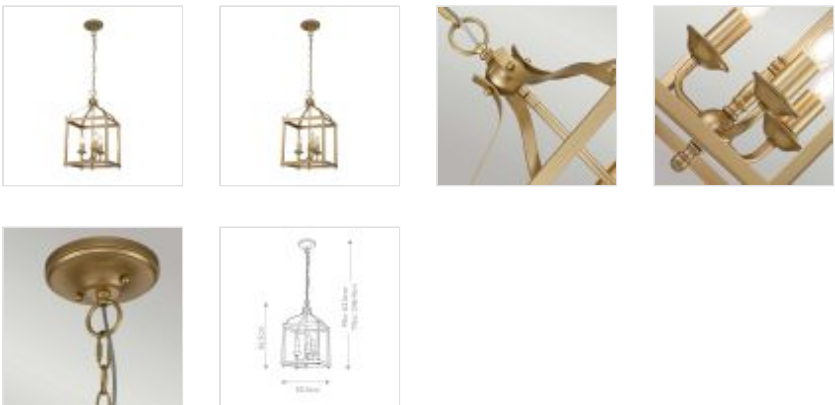

58631

3 Light Medium Pendant - Painted Natural Brass

DETAILS	
FAMILY	Larkin
SUITABLE LOCATION	Interior
GUARANTEE	General 2 Year Guarantee
FINISH	Painted Natural Brass
FITTING HEIGHT	565mm
DIAMETER	305mm
WIDTH	305mm
MINIMUM DROP	635mm
MAXIMUM DROP	2464mm
POWER SOURCE	Mains Voltage
VOLTAGE	220-240v 50hz
MAXIMUM WATTAGE	60W
NUMBER OF LAMPS	3
SOCKET	E14
INTEGRATED LED	No
CLASS	Class I
BUILD MATERIALS	Steel
DIMMABLE FITTING	Compatible With Dimmable Lamps
PRODUCT WEIGHT	3.85kg
BOX DIMENSIONS	37 X 37 X 27cm
BOX WEIGHT	5.30 Kg

## PRODUCT DETAILS

3 Lt Medium Pendant with a Painted Natural Brass finish. Main build materials: Steel.

Max Wattage: 3 x 60W E14