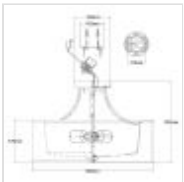

58370

4 Light Semi-Flush - Dark Brown

DETAILS	
FAMILY	Lacey
SUITABLE LOCATION	Interior
GUARANTEE	General 2 Year Guarantee
FINISH	Dark Brown
FITTING HEIGHT	337mm
DIAMETER	508mm
WIDTH	508mm
POWER SOURCE	Mains Voltage
VOLTAGE	220-240v 50hz
MAXIMUM WATTAGE	60W
NUMBER OF LAMPS	4
SOCKET	E27
INTEGRATED LED	No
CLASS	Class I
BUILD MATERIALS	Steel, Etched Opal Glass, Organza Shades
DIMMABLE FITTING	Compatible With Dimmable Lamps
PRODUCT WEIGHT	6kg
BOX DIMENSIONS	57.5 X 57.5 X 29.5cm
BOX WEIGHT	6.76 Kg

PRODUCT DETAILS

4 Lt Semi-Flush with a Dark Brown finish. Main build materials: Steel, Etched Opal Glass, Organza Shades. Max Wattage: 4 x 60W E27