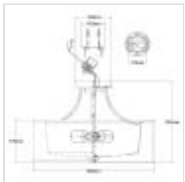

58123

4 Light Semi-Flush - Antique Pewter

DETAILS	
FAMILY	Lacey
SUITABLE LOCATION	Interior
GUARANTEE	General 2 Year Guarantee
FINISH	Antique Pewter
FITTING HEIGHT	337mm
DIAMETER	508mm
WIDTH	508mm
POWER SOURCE	Mains Voltage
VOLTAGE	220-240v 50hz
MAXIMUM WATTAGE	60W
NUMBER OF LAMPS	4
SOCKET	E27
INTEGRATED LED	No
CLASS	Class I
BUILD MATERIALS	Steel, Etched Opal Glass, Organza Shades
DIMMABLE FITTING	Compatible With Dimmable Lamps
PRODUCT WEIGHT	6kg
BOX DIMENSIONS	57.5 X 57.5 X 29.5cm
BOX WEIGHT	6.67 Kg

PRODUCT DETAILS

4 Lt Semi-Flush with a Antique Pewter finish. Main build materials: Steel, Etched Opal Glass, Organza Shades. Max Wattage: 4 x 60W E27