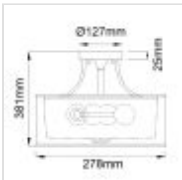

58369

3 Light Small Semi-Flush - Antique Pewter

DETAILS	
FAMILY	Lacey
SUITABLE LOCATION	Interior
GUARANTEE	General 2 Year Guarantee
FINISH	Antique Pewter
FITTING HEIGHT	278mm
DIAMETER	381mm
WIDTH	381mm
POWER SOURCE	Mains Voltage
VOLTAGE	220-240v 50hz
MAXIMUM WATTAGE	60W
NUMBER OF LAMPS	3
SOCKET	E27
INTEGRATED LED	No
CLASS	Class I
BUILD MATERIALS	Steel, Etched Opal Glass, Organza Shades
DIMMABLE FITTING	Compatible With Dimmable Lamps
PRODUCT WEIGHT	4.13kg
BOX DIMENSIONS	44.5 X 44.5 X 31.5cm
BOX WEIGHT	4.59 Kg

PRODUCT DETAILS

3 Lt Small Semi-Flush with a Antique Pewter finish. Main build materials: Steel, Etched Opal Glass, Organza Shades. Max Wattage: 3 x 60W E27