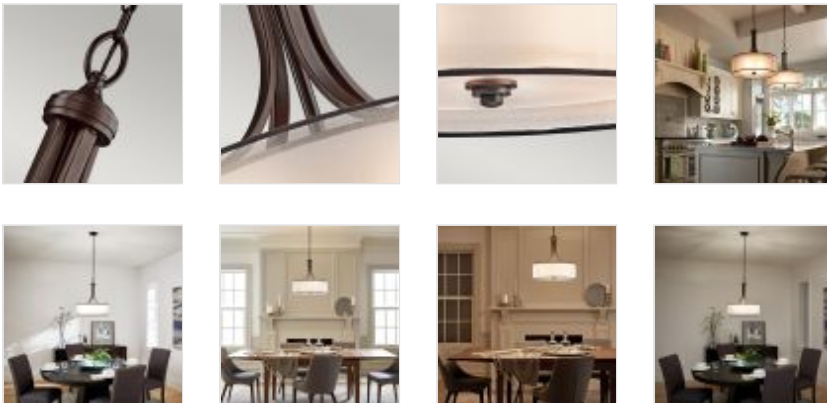

25953

4 Light Large Pendant - Dark Brown

DETAILS	
FAMILY	Lacey
SUITABLE LOCATION	Interior
GUARANTEE	General 2 Year Guarantee
FINISH	Dark Brown
FITTING HEIGHT	597mm
DIAMETER	508mm
WIDTH	508mm
MINIMUM DROP	698mm
MAXIMUM DROP	2564mm
POWER SOURCE	Mains Voltage
VOLTAGE	220-240v 50hz
MAXIMUM WATTAGE	60W
NUMBER OF LAMPS	4
SOCKET	E27
INTEGRATED LED	No
CLASS	Class I
BUILD MATERIALS	Steel, Etched Opal Glass, Organza Shades
DIMMABLE FITTING	Compatible With Dimmable Lamps
PRODUCT WEIGHT	8.11kg
BOX DIMENSIONS	57 X 57 X 46.5cm
BOX WEIGHT	9.01 Kg

PRODUCT DETAILS

4 Lt Large Pendant with a Dark Brown finish. Main build materials: Steel, Etched Opal Glass, Organza Shades. Max Wattage: 4 x 60W E27