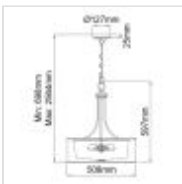

25953

4 Light Large Pendant - Dark Brown

DETAILS	
FAMILY	Lacey
SUITABLE LOCATION	Interior
GUARANTEE	General 2 Year Guarantee
FINISH	Dark Brown
FITTING HEIGHT	597mm
DIAMETER	508mm
WIDTH	508mm
MINIMUM DROP	698mm
MAXIMUM DROP	2564mm
POWER SOURCE	Mains Voltage
VOLTAGE	220-240v 50hz
MAXIMUM WATTAGE	60W
NUMBER OF LAMPS	4
SOCKET	E27
INTEGRATED LED	No
CLASS	Class I
BUILD MATERIALS	Steel, Etched Opal Glass, Organza Shades
DIMMABLE FITTING	Compatible With Dimmable Lamps
PRODUCT WEIGHT	8.11kg
BOX DIMENSIONS	57 X 57 X 46.5cm
BOX WEIGHT	9.01 Kg

PRODUCT DETAILS

4 Lt Large Pendant with a Dark Brown finish. Main build materials: Steel, Etched Opal Glass, Organza Shades. Max Wattage: 4 x 60W E27