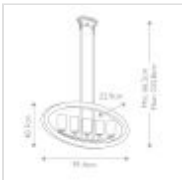

58207

5 Light Chandelier - Grey Ash Wood Effect

DETAILS	
FAMILY	Grand Bank
SUITABLE LOCATION	Interior
GUARANTEE	General 2 Year Guarantee
FINISH	Grey Ash Wood Effect
FITTING HEIGHT	407mm
DIAMETER	914mm
WIDTH	914mm
PROJECTION/DEPTH	229mm
MINIMUM DROP	662mm
MAXIMUM DROP	2338mm
POWER SOURCE	Mains Voltage
VOLTAGE	220-240v 50hz
MAXIMUM WATTAGE	40W
NUMBER OF LAMPS	5
SOCKET	E14
INTEGRATED LED	No
RODS SUPPLIED	4 X 152mm And 4 X 305mm Rods
CLASS	Class I
BUILD MATERIALS	Steel, Clear Seeded Glass
DIMMABLE FITTING	Compatible With Dimmable Lamps
PRODUCT WEIGHT	7.74kg
BOX DIMENSIONS	101 X 56 X 14cm
BOX WEIGHT	8.60 Kg

PRODUCT DETAILS

5 Lt Chandelier with a Grey Ash Wood Effect finish. Main build materials: Steel, Clear Seeded Glass. Max Wattage: 5 x 40W E14

 Distinctive Lighting

Distinctive Lighting

Distinctive Lighting
Elstead House
Mill Lane
Alton, GU34 2QJ,
United Kingdom