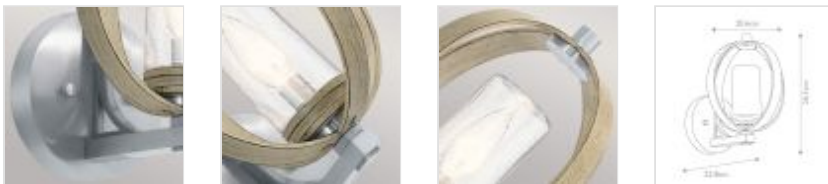

58624

1 Light Outdoor Wall Light - Grey Ash Wood Effect & Brushed Aluminium

DETAILS	
FAMILY	Grand Bank
SUITABLE LOCATION	Exterior
GUARANTEE	3 Year
IP RATING	IP44
FINISH	Grey Ash Wood Effect & Brushed Aluminium
FITTING HEIGHT	261mm
DIAMETER	206mm
WIDTH	206mm
PROJECTION/DEPTH	238mm
POWER SOURCE	Mains Voltage
VOLTAGE	220-240v 50hz
MAXIMUM WATTAGE	40W
NUMBER OF LAMPS	1
SOCKET	E14
INTEGRATED LED	No
CLASS	Class I
BUILD MATERIALS	Aluminium, Clear Seeded Glass
DIMMABLE FITTING	Compatible With Dimmable Lamps
PRODUCT WEIGHT	1.1kg
BOX DIMENSIONS	31 X 27.5 X 32.5cm
BOX WEIGHT	1.60 Kg

PRODUCT DETAILS

1 Lt Outdoor Wall Light with a Grey Ash Wood Effect & Brushed Aluminium finish.
Main build materials: Aluminium, Clear Seeded Glass. Max Wattage: 1 x 40W E14