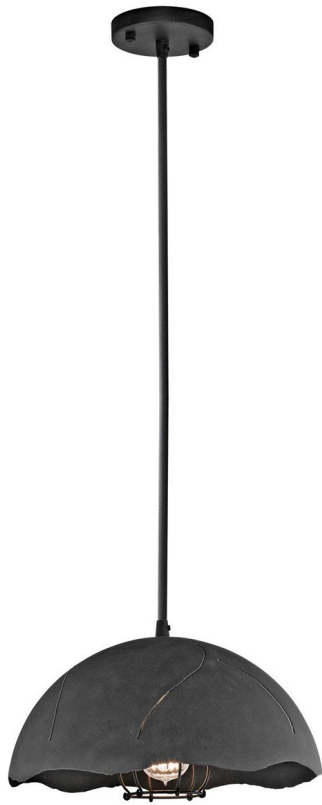

25938

1 Light Pendant - Weathered Zinc

DETAILS

| | |
|--------------------------|--------------------------------|
| FAMILY | Fracture |
| SUITABLE LOCATION | Interior |
| GUARANTEE | General 2 Year Guarantee |
| FINISH | Weathered Zinc |
| FITTING HEIGHT | 203mm |
| WIDTH | 349mm |
| MINIMUM DROP | 585mm |
| MAXIMUM DROP | 1500mm |
| POWER SOURCE | Mains Voltage |
| VOLTAGE | 220-240v 50hz |
| MAXIMUM WATTAGE | 100W |
| NUMBER OF LAMPS | 1 |
| SOCKET | E27 |
| INTEGRATED LED | No |
| CLASS | Class I |
| DIMMABLE FITTING | Compatible With Dimmable Lamps |
| PRODUCT WEIGHT | 1.5kg |
| BOX DIMENSIONS | 43 X 43 X 27cm |
| BOX WEIGHT | 1.69 Kg |

PRODUCT DETAILS

1 Lt Pendant with a Weathered Zinc finish. Max Wattage: 1 x 100W E27