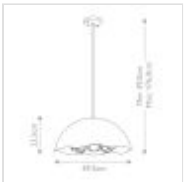

25937

3 Light Pendant - Weathered Zinc

DETAILS	
FAMILY	Fracture
SUITABLE LOCATION	Interior
GUARANTEE	General 2 Year Guarantee
FINISH	Weathered Zinc
FITTING HEIGHT	235mm
WIDTH	495mm
MINIMUM DROP	390mm
MAXIMUM DROP	1760mm
POWER SOURCE	Mains Voltage
VOLTAGE	220-240v 50hz
MAXIMUM WATTAGE	100W
NUMBER OF LAMPS	3
SOCKET	E27
INTEGRATED LED	No
CLASS	Class I
DIMMABLE FITTING	Compatible With Dimmable Lamps
PRODUCT WEIGHT	2.5kg
BOX DIMENSIONS	57 X 57 X 32cm
BOX WEIGHT	2.70 Kg

PRODUCT DETAILS

3 Lt Pendant with a Weathered Zinc finish. Max Wattage: 3 x 100W E27