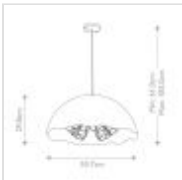

25936

5 Light Pendant - Weathered Zinc

DETAILS	
FAMILY	Fracture
SUITABLE LOCATION	Interior
GUARANTEE	General 2 Year Guarantee
FINISH	Weathered Zinc
FITTING HEIGHT	298mm
WIDTH	597mm
MINIMUM DROP	610mm
MAXIMUM DROP	1830mm
POWER SOURCE	Mains Voltage
VOLTAGE	220-240v 50hz
MAXIMUM WATTAGE	100W
NUMBER OF LAMPS	5
SOCKET	E27
INTEGRATED LED	No
CLASS	Class I
DIMMABLE FITTING	Compatible With Dimmable Lamps
PRODUCT WEIGHT	3.75kg
BOX DIMENSIONS	67 X 67 X 37cm
BOX WEIGHT	4.00 Kg

PRODUCT DETAILS

5 Lt Pendant with a Weathered Zinc finish. Max Wattage: 5 x 100W E27