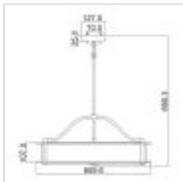

**27855**  
**4 Light Chandelier / Semi-Flush - Brushed Pewter**

DETAILS	
<b>FAMILY</b>	Emory
<b>SUITABLE LOCATION</b>	Interior
<b>GUARANTEE</b>	General 2 Year Guarantee
<b>FINISH</b>	Brushed Pewter
<b>FITTING HEIGHT</b>	290mm
<b>DIAMETER</b>	610mm
<b>WIDTH</b>	610mm
<b>MINIMUM DROP</b>	331mm
<b>MAXIMUM DROP</b>	1270mm
<b>POWER SOURCE</b>	Mains Voltage
<b>VOLTAGE</b>	220-240v 50hz
<b>MAXIMUM WATTAGE</b>	60W
<b>NUMBER OF LAMPS</b>	4
<b>SOCKET</b>	E27
<b>INTEGRATED LED</b>	No
<b>RODS SUPPLIED</b>	2 X 152mm And 2 X 305mm Rods
<b>CLASS</b>	Class I
<b>BUILD MATERIALS</b>	Steel, Opal Glass, Fabric Drum Shade
<b>DIMMABLE FITTING</b>	Compatible With Dimmable Lamps
<b>PRODUCT WEIGHT</b>	5.04kg
<b>BOX DIMENSIONS</b>	68 X 68 X 43.5cm
<b>BOX WEIGHT</b>	5.60 Kg

## PRODUCT DETAILS

4 Lt Chandelier/Semi-Flush with a Brushed Pewter finish. Main build materials: Steel, Opal Glass. Max Wattage: 4 x 60W E27