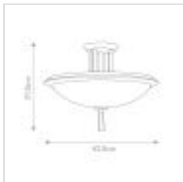

30391

3 Light Semi-Flush - Brushed Pewter

DETAILS	
FAMILY	Dreyfus
SUITABLE LOCATION	Interior
GUARANTEE	General 2 Year Guarantee
FINISH	Brushed Pewter
FITTING HEIGHT	310mm (without Crystal 245mm)
DIAMETER	420mm
WIDTH	420mm
POWER SOURCE	Mains Voltage
VOLTAGE	220-240v 50hz
MAXIMUM WATTAGE	60W
NUMBER OF LAMPS	3
SOCKET	E27
INTEGRATED LED	No
CLASS	Class I
BUILD MATERIALS	Steel, Opal Glass
DIMMABLE FITTING	Compatible With Dimmable Lamps
PRODUCT WEIGHT	3.92kg
BOX DIMENSIONS	45.7 X 45.7 X 26.7cm
BOX WEIGHT	4.35 Kg

PRODUCT DETAILS

3 Lt Semi-Flush with a Brushed Pewter finish. Main build materials: Steel, Opal Glass.

Max Wattage: 3 x 60W E27