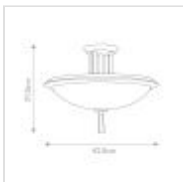

30391

3 Light Semi-Flush - Brushed Pewter

DETAILS	
FAMILY	Dreyfus
SUITABLE LOCATION	Interior
GUARANTEE	General 2 Year Guarantee
FINISH	Brushed Pewter
FITTING HEIGHT	310mm (without Crystal 245mm)
DIAMETER	420mm
WIDTH	420mm
POWER SOURCE	Mains Voltage
VOLTAGE	220-240v 50hz
MAXIMUM WATTAGE	60W
NUMBER OF LAMPS	3
SOCKET	E27
INTEGRATED LED	No
CLASS	Class I
BUILD MATERIALS	Steel, Opal Glass
DIMMABLE FITTING	Compatible With Dimmable Lamps
PRODUCT WEIGHT	3.92kg
BOX DIMENSIONS	45.7 X 45.7 X 26.7cm
BOX WEIGHT	4.35 Kg

## PRODUCT DETAILS

3 Lt Semi-Flush with a Brushed Pewter finish. Main build materials: Steel, Opal Glass.

Max Wattage: 3 x 60W E27