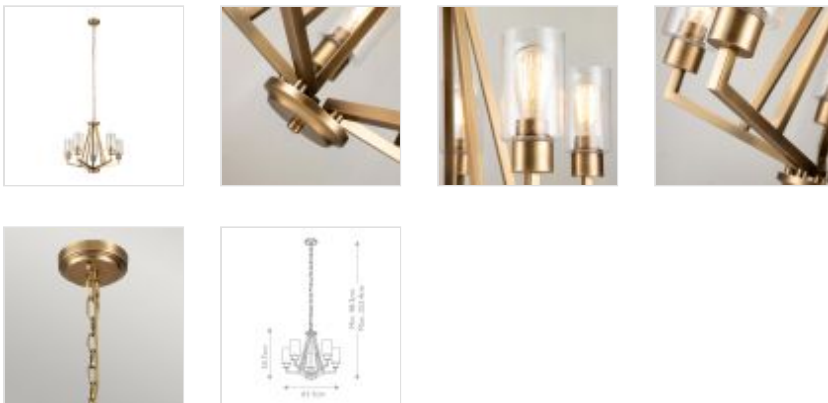

58623

5 Light Chandelier - Natural Brass

DETAILS	
FAMILY	Deryn
SUITABLE LOCATION	Interior
GUARANTEE	General 2 Year Guarantee
FINISH	Natural Brass
FITTING HEIGHT	537mm
DIAMETER	611mm
WIDTH	611mm
PROJECTION/DEPTH	611mm
MINIMUM DROP	483mm
MAXIMUM DROP	2534mm
POWER SOURCE	Mains Voltage
VOLTAGE	220-240v 50hz
MAXIMUM WATTAGE	60W
NUMBER OF LAMPS	5
SOCKET	E27
INTEGRATED LED	No
CLASS	Class I
BUILD MATERIALS	Steel, Clear Seeded Glass
DIMMABLE FITTING	Compatible With Dimmable Lamps
PRODUCT WEIGHT	5.38kg
BOX DIMENSIONS	63.5 X 26 X 56cm
BOX WEIGHT	7.40 Kg

## PRODUCT DETAILS

5 Lt Chandelier with a Natural Brass finish. Main build materials: Steel, Clear Seeded Glass. Max Wattage: 5 x 60W E27