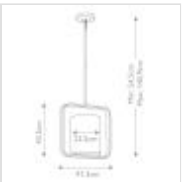

30387

1 Light Medium Pendant - Polished Nickel

DETAILS	
FAMILY	City Loft
SUITABLE LOCATION	Interior
GUARANTEE	General 2 Year Guarantee
FINISH	Polished Nickel
FITTING HEIGHT	433mm
WIDTH	235mm
PROJECTION/DEPTH	413mm
MINIMUM DROP	545mm
MAXIMUM DROP	1459mm
POWER SOURCE	Mains Voltage
VOLTAGE	220-240v 50hz
MAXIMUM WATTAGE	60W
NUMBER OF LAMPS	1
SOCKET	E27
INTEGRATED LED	No
RODS SUPPLIED	Supplied With 2 X 152mm & 2 X 305mm Rods
CLASS	Class I
BUILD MATERIALS	Opal Etched Glass
DIMMABLE FITTING	Compatible With Dimmable Lamps
PRODUCT WEIGHT	3.87kg
BOX DIMENSIONS	49 X 33.5 X 52.5cm
BOX WEIGHT	4.30 Kg

PRODUCT DETAILS

1 Lt Medium Pendant with a Polished Nickel finish. Main build materials: Opal Etched Glass. Max Wattage: 1 x 60W E27