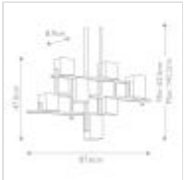

25931

7 Light Linear Chandelier - Brushed Pewter

DETAILS	
FAMILY	City Lights
SUITABLE LOCATION	Interior
GUARANTEE	General 2 Year Guarantee
FINISH	Brushed Pewter
FITTING HEIGHT	470mm
WIDTH	876mm
PROJECTION/DEPTH	89mm
MINIMUM DROP	635mm
MAXIMUM DROP	1422mm
POWER SOURCE	Mains Voltage
VOLTAGE	220-240v 50hz
MAXIMUM WATTAGE	3W LED
NUMBER OF LAMPS	7
SOCKET	G9
INTEGRATED LED	No
LED LUMENS	300Lm Each
LED COLOUR TEMP	3000k
RODS SUPPLIED	4 X 150mm And 4 X 300mm Rods
CLASS	Class I
BUILD MATERIALS	Steel, Opal Glass
HOURS	25000
DIMMABLE FITTING	Compatible With Dimmable Lamps
PRODUCT WEIGHT	6.41kg
BOX DIMENSIONS	96 X 48 X 17.5cm
BOX WEIGHT	7.12 Kg

PRODUCT DETAILS

7 Lt Linear Chandelier with a Brushed Pewter finish. Main build materials: Steel, Opal Glass. Max Wattage: 7 x 3W LED G9