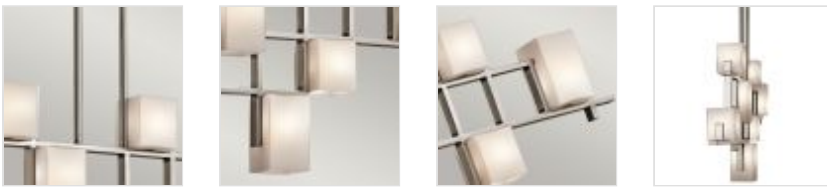

25931

7 Light Linear Chandelier - Brushed Pewter

DETAILS	
FAMILY	City Lights
SUITABLE LOCATION	Interior
GUARANTEE	General 2 Year Guarantee
FINISH	Brushed Pewter
FITTING HEIGHT	470mm
WIDTH	876mm
PROJECTION/DEPTH	89mm
MINIMUM DROP	635mm
MAXIMUM DROP	1422mm
POWER SOURCE	Mains Voltage
VOLTAGE	220-240v 50hz
MAXIMUM WATTAGE	3W LED
NUMBER OF LAMPS	7
SOCKET	G9
INTEGRATED LED	No
LED LUMENS	300Lm Each
LED COLOUR TEMP	3000k
RODS SUPPLIED	4 X 150mm And 4 X 300mm Rods
CLASS	Class I
BUILD MATERIALS	Steel, Opal Glass
HOURS	25000
DIMMABLE FITTING	Compatible With Dimmable Lamps
PRODUCT WEIGHT	6.41kg
BOX DIMENSIONS	96 X 48 X 17.5cm
BOX WEIGHT	7.12 Kg

PRODUCT DETAILS

7 Lt Linear Chandelier with a Brushed Pewter finish. Main build materials: Steel, Opal Glass. Max Wattage: 7 x 3W LED G9