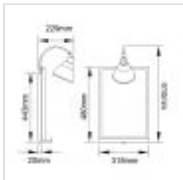

52479

1 Light Wall Light - Weathered Zinc

DETAILS	
FAMILY	Chalkboard
SUITABLE LOCATION	Interior
GUARANTEE	General 2 Year Guarantee
FINISH	Weathered Zinc
FITTING HEIGHT	610mm
WIDTH	318mm
PROJECTION/DEPTH	229mm
POWER SOURCE	Mains Voltage
VOLTAGE	220-240v
MAXIMUM WATTAGE	60W
NUMBER OF LAMPS	1
SOCKET	E27
INTEGRATED LED	No
CLASS	Class I
BUILD MATERIALS	Steel
DIMMABLE FITTING	Compatible With Dimmable Lamps
PRODUCT WEIGHT	6.3kg
BOX DIMENSIONS	39 X 32 X 71cm
BOX WEIGHT	7.00 Kg

## PRODUCT DETAILS

1 Lt Wall Light with a Weathered Zinc finish. Main build materials: Steel. Max Wattage: 1 x 60W E27