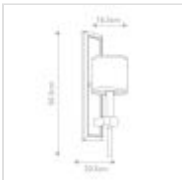

25927

1 Light Wall Light - Bronze / Gold Patina

DETAILS	
FAMILY	Celestial
SUITABLE LOCATION	Interior
GUARANTEE	General 2 Year Guarantee
FINISH	Bronze/Gold Patina
FITTING HEIGHT	565mm
WIDTH	165mm
PROJECTION/DEPTH	203mm
POWER SOURCE	Mains Voltage
VOLTAGE	220-240v 50hz
MAXIMUM WATTAGE	40W
NUMBER OF LAMPS	1
SOCKET	E14
INTEGRATED LED	No
CLASS	Class I
BUILD MATERIALS	Steel, Crinkled Linen Shade, Wood
DIMMABLE FITTING	Compatible With Dimmable Lamps
PRODUCT WEIGHT	1.63kg
BOX DIMENSIONS	58 X 23.5 X 26cm
BOX WEIGHT	1.81 Kg

PRODUCT DETAILS

1 Lt Wall Light with a Bronze/Gold Patina finish. Main build materials: Steel, Crinkled Linen Shade, Wood. Max Wattage: 1 x 40W E14