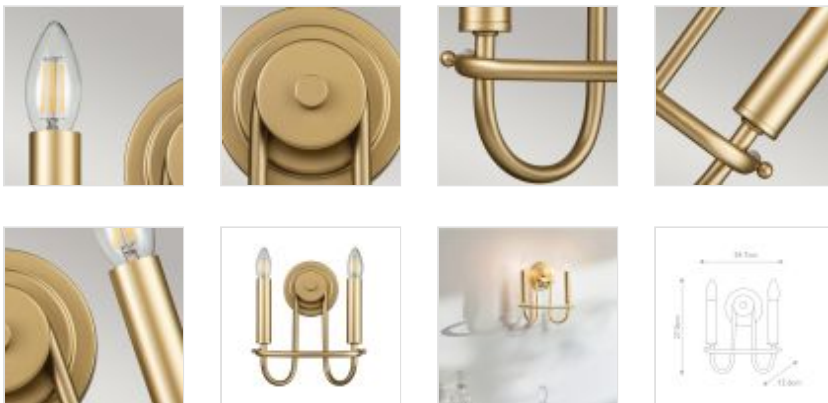

60202

2 Light Wall Light - Painted Natural Brass

DETAILS	
FAMILY	Capitol Hill
SUITABLE LOCATION	Interior
GUARANTEE	General 2 Year Guarantee
FINISH	Painted Natural Brass
FITTING HEIGHT	270mm
WIDTH	247mm
PROJECTION/DEPTH	156mm
POWER SOURCE	Mains Voltage
VOLTAGE	220-240v 50hz
MAXIMUM WATTAGE	40W
NUMBER OF LAMPS	2
SOCKET	E14
INTEGRATED LED	No
CLASS	Class I
BUILD MATERIALS	Steel
DIMMABLE FITTING	Compatible With Dimmable Lamps
PRODUCT WEIGHT	0.83kg
BOX DIMENSIONS	28 X 16 X 32.5 Cm
BOX WEIGHT	1.28 Kg

PRODUCT DETAILS

2 Lt Wall light with a Painted Natural Brass finish. Main build materials: Steel. Max Wattage: 2 x 40W E14