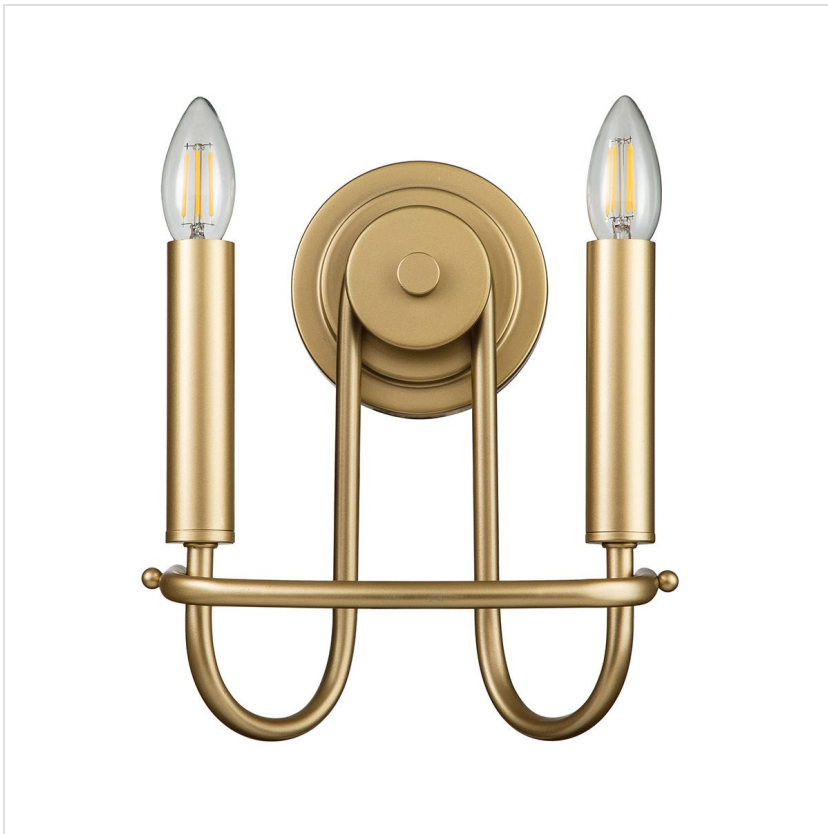

60202

2 Light Wall Light - Painted Natural Brass

DETAILS	
FAMILY	Capitol Hill
SUITABLE LOCATION	Interior
GUARANTEE	General 2 Year Guarantee
FINISH	Painted Natural Brass
FITTING HEIGHT	270mm
WIDTH	247mm
PROJECTION/DEPTH	156mm
POWER SOURCE	Mains Voltage
VOLTAGE	220-240v 50hz
MAXIMUM WATTAGE	40W
NUMBER OF LAMPS	2
SOCKET	E14
INTEGRATED LED	No
CLASS	Class I
BUILD MATERIALS	Steel
DIMMABLE FITTING	Compatible With Dimmable Lamps
PRODUCT WEIGHT	0.83kg
BOX DIMENSIONS	28 X 16 X 32.5 Cm
BOX WEIGHT	1.28 Kg

PRODUCT DETAILS

2 Lt Wall light with a Painted Natural Brass finish. Main build materials: Steel. Max Wattage: 2 x 40W E14