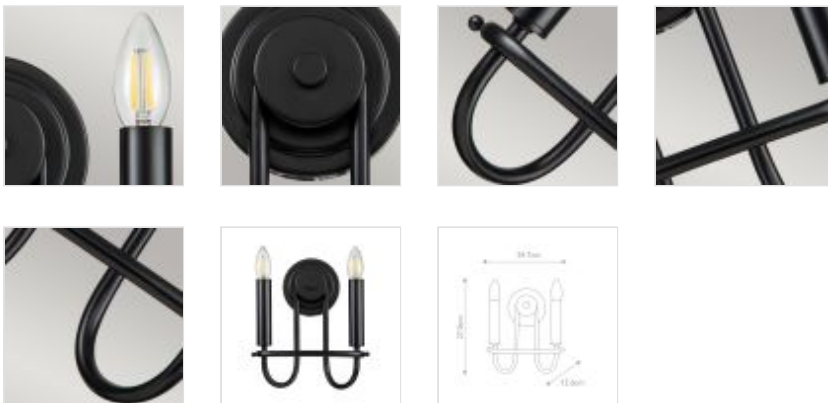

60200

2 Light Wall Light - Black

DETAILS	
FAMILY	Capitol Hill
SUITABLE LOCATION	Interior
GUARANTEE	General 2 Year Guarantee
FINISH	Black
FITTING HEIGHT	270mm
WIDTH	247mm
PROJECTION/DEPTH	156mm
POWER SOURCE	Mains Voltage
VOLTAGE	220-240v 50hz
MAXIMUM WATTAGE	40W
NUMBER OF LAMPS	2
SOCKET	E14
INTEGRATED LED	No
CLASS	Class I
BUILD MATERIALS	Steel
DIMMABLE FITTING	Compatible With Dimmable Lamps
PRODUCT WEIGHT	0.83kg
BOX DIMENSIONS	28 X 16 X 32.5 Cm
BOX WEIGHT	1.28 Kg

## PRODUCT DETAILS

2 Lt Wall light with a Black finish. Main build materials: Steel. Max Wattage: 2 x 40W E14