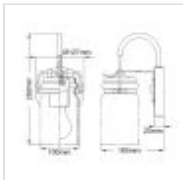

58609

1 Light Wall Light - Brushed Brass

DETAILS	
FAMILY	Brinley
SUITABLE LOCATION	Interior
GUARANTEE	General 2 Year Guarantee
FINISH	Brushed Brass
FITTING HEIGHT	292mm
DIAMETER	127mm
WIDTH	127mm
PROJECTION/DEPTH	159mm
POWER SOURCE	Mains Voltage
VOLTAGE	220-240v 50hz
MAXIMUM WATTAGE	60W
NUMBER OF LAMPS	1
SOCKET	E27
INTEGRATED LED	No
CLASS	Class I
BUILD MATERIALS	Steel, Clear Glass
DIMMABLE FITTING	Compatible With Dimmable Lamps
PRODUCT WEIGHT	1.2kg
BOX DIMENSIONS	22 X 19.5 X 41cm
BOX WEIGHT	1.75 Kg

PRODUCT DETAILS

1 Lt Wall Light with a Brushed Brass finish. Main build materials: Steel, Clear Glass.

Max Wattage: 1 x 60W E27