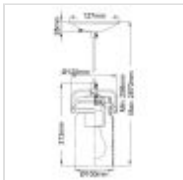

58613

1 Light Mini Pendant - Brushed Brass

DETAILS	
FAMILY	Brinley
SUITABLE LOCATION	Interior
GUARANTEE	General 2 Year Guarantee
FINISH	Brushed Brass
FITTING HEIGHT	213mm
DIAMETER	120mm
WIDTH	120mm
MINIMUM DROP	256mm
MAXIMUM DROP	2870mm
POWER SOURCE	Mains Voltage
VOLTAGE	220-240v 50hz
MAXIMUM WATTAGE	60W
NUMBER OF LAMPS	1
SOCKET	E27
INTEGRATED LED	No
CLASS	Class I
BUILD MATERIALS	Steel, Clear Glass
DIMMABLE FITTING	Compatible With Dimmable Lamps
PRODUCT WEIGHT	0.85kg
BOX DIMENSIONS	16.5 X 16.5 X 35cm
BOX WEIGHT	1.20 Kg

## PRODUCT DETAILS

1 Lt Mini Pendant with a Brushed Brass finish. Main build materials: Steel, Clear Glass. Max Wattage: 1 x 60W E27