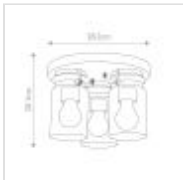

58612

3 Light Flush - Brushed Brass

DETAILS	
FAMILY	Brinley
SUITABLE LOCATION	Interior
GUARANTEE	General 2 Year Guarantee
FINISH	Brushed Brass
FITTING HEIGHT	201mm
DIAMETER	282mm
WIDTH	282mm
POWER SOURCE	Mains Voltage
VOLTAGE	220-240v 50hz
MAXIMUM WATTAGE	60W
NUMBER OF LAMPS	3
SOCKET	E27
INTEGRATED LED	No
CLASS	Class I
BUILD MATERIALS	Steel, Clear Glass
DIMMABLE FITTING	Compatible With Dimmable Lamps
PRODUCT WEIGHT	2.2kg
BOX DIMENSIONS	36.5 X 35 X 27.5cm
BOX WEIGHT	3.30 Kg

## PRODUCT DETAILS

3 Lt Flush with a Brushed Brass finish. Main build materials: Steel, Clear Glass. Max Wattage: 3 x 60W E27