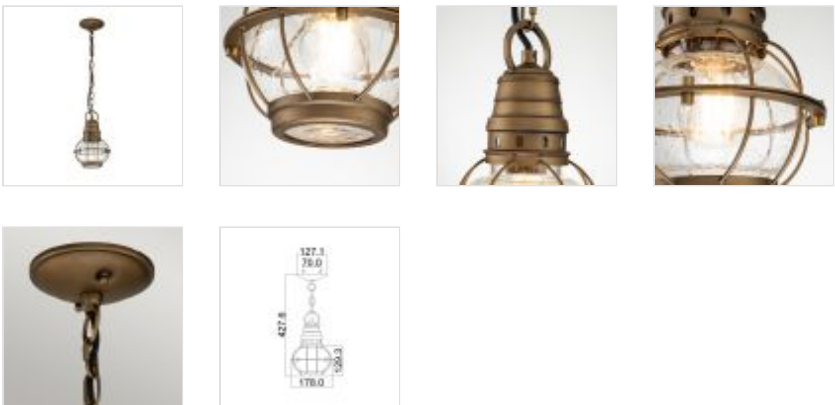

58605

1 Light Small Chain Lantern - Natural Brass

DETAILS	
FAMILY	Bridge Point
SUITABLE LOCATION	Exterior
GUARANTEE	3 Year
IP RATING	IP44
FINISH	Natural Brass
FITTING HEIGHT	272mm
DIAMETER	178mm
WIDTH	178mm
MINIMUM DROP	372mm
MAXIMUM DROP	2237mm
POWER SOURCE	Mains Voltage
VOLTAGE	220-240v 50hz
MAXIMUM WATTAGE	60W
NUMBER OF LAMPS	1
SOCKET	E27
INTEGRATED LED	No
CLASS	Class I
BUILD MATERIALS	Aluminium, Clear Seeded Glass
DIMMABLE FITTING	Compatible With Dimmable Lamps
PRODUCT WEIGHT	1.53kg
BOX DIMENSIONS	24.5 X 24.5 X 41cm
BOX WEIGHT	1.70 Kg

PRODUCT DETAILS

1 Lt Small Chain Lantern with a Natural Brass finish. Main build materials: Aluminium, Clear Seeded Glass. Max Wattage: 1 x 60W E27