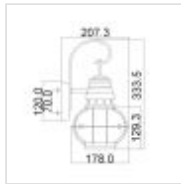

27829

1 Light Small Wall Lantern - Weathered Zinc

DETAILS	
FAMILY	Bridge Point
SUITABLE LOCATION	Exterior
GUARANTEE	3 Year Anti Corrosion Guarantee
IP RATING	IP44
FINISH	Weathered Zinc
FITTING HEIGHT	334mm
WIDTH	178mm
PROJECTION/DEPTH	207mm
POWER SOURCE	Mains Voltage
VOLTAGE	220-240v 50hz
MAXIMUM WATTAGE	60W
NUMBER OF LAMPS	1
SOCKET	E27
INTEGRATED LED	No
CLASS	Class I
BUILD MATERIALS	Aluminium, Clear Seeded Glass
DIMMABLE FITTING	Compatible With Dimmable Lamps
PRODUCT WEIGHT	0.81kg
BOX DIMENSIONS	27.5 X 24.5 X 47cm
BOX WEIGHT	0.90 Kg

PRODUCT DETAILS

1 Lt Small Wall Lantern with a Weathered Zinc finish. Main build materials: Aluminium, Clear Seeded Glass. Max Wattage: 1 x 60W E27