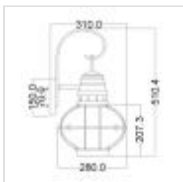

58606

1 Light Large Wall Lantern - Natural Brass

DETAILS	
FAMILY	Bridge Point
SUITABLE LOCATION	Exterior
GUARANTEE	3 Year
IP RATING	IP44
FINISH	Natural Brass
FITTING HEIGHT	510mm
DIAMETER	280mm
WIDTH	280mm
PROJECTION/DEPTH	310mm
POWER SOURCE	Mains Voltage
VOLTAGE	220-240v 50hz
MAXIMUM WATTAGE	60W
NUMBER OF LAMPS	1
SOCKET	E27
INTEGRATED LED	No
CLASS	Class I
BUILD MATERIALS	Aluminium, Clear Seeded Glass
DIMMABLE FITTING	Compatible With Dimmable Lamps
PRODUCT WEIGHT	1.62kg
BOX DIMENSIONS	37.5 X 34.5 X 68.5cm
BOX WEIGHT	1.80 Kg

**PRODUCT DETAILS**

1 Lt Large Wall Lantern with a Natural Brass finish. Main build materials: Aluminium, Clear Seeded Glass. Max Wattage: 1 x 60W E27