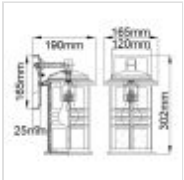

58118

1 Light Small Wall Lantern - White

DETAILS	
FAMILY	Beacon Square
SUITABLE LOCATION	Exterior
GUARANTEE	Coastal Collection 5 Year Anti Corrosion Guarantee
IP RATING	IP44
FINISH	White
FITTING HEIGHT	302mm
WIDTH	165mm
PROJECTION/DEPTH	190mm
POWER SOURCE	Mains Voltage
VOLTAGE	220-240v 50hz
MAXIMUM WATTAGE	60W
NUMBER OF LAMPS	1
SOCKET	E27
INTEGRATED LED	No
CLASS	Class I
BUILD MATERIALS	Weather Resistant Composite, Glass
DIMMABLE FITTING	Compatible With Dimmable Lamps
PRODUCT WEIGHT	1.85kg
BOX DIMENSIONS	24 X 21.5 X 35.5cm
BOX WEIGHT	2.06 Kg

PRODUCT DETAILS

1 Lt Small Wall Lantern with a White finish. Main build materials: Weather Resistant Composite, Glass. Max Wattage: 1 x 60W E27