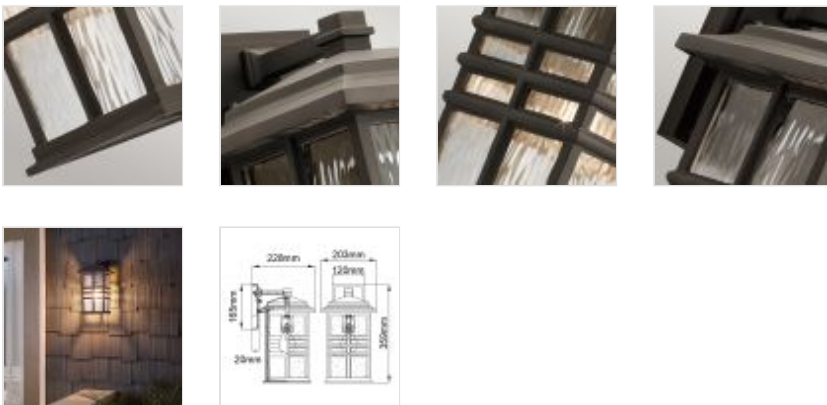

58115

1 Light Medium Wall Lantern - Dark Brown

DETAILS	
FAMILY	Beacon Square
SUITABLE LOCATION	Exterior
GUARANTEE	Coastal Collection 5 Year Anti Corrosion Guarantee
IP RATING	IP44
FINISH	Dark Brown
FITTING HEIGHT	359mm
WIDTH	203mm
PROJECTION/DEPTH	228mm
POWER SOURCE	Mains Voltage
VOLTAGE	220-240v 50hz
MAXIMUM WATTAGE	60W
NUMBER OF LAMPS	1
SOCKET	E27
INTEGRATED LED	No
CLASS	Class I
BUILD MATERIALS	Weather Resistant Composite, Glass
DIMMABLE FITTING	Compatible With Dimmable Lamps
PRODUCT WEIGHT	2.75kg
BOX DIMENSIONS	28.5 X 26 X 42.5cm
BOX WEIGHT	3.05 Kg

PRODUCT DETAILS

1 Lt Medium Wall Lantern with a Dark Brown finish. Main build materials: Weather Resistant Composite, Glass. Max Wattage: 1 x 60W E27