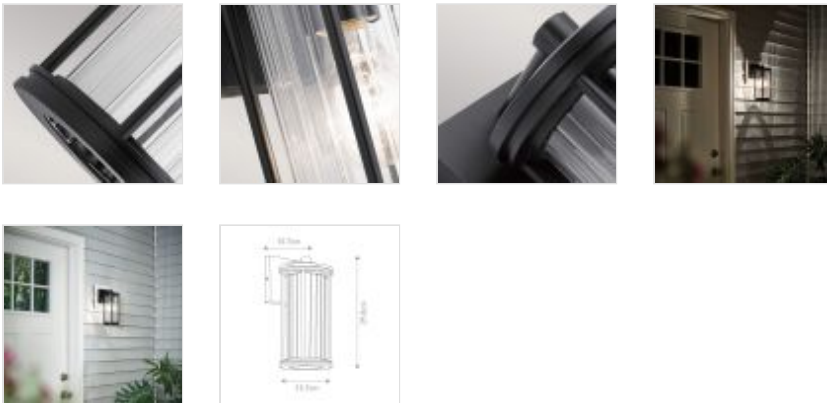

58604

1 Light Small Wall Lantern - Black

#### DETAILS

<b>FAMILY</b>	Barras
<b>SUITABLE LOCATION</b>	Exterior
<b>GUARANTEE</b>	3 Year
<b>IP RATING</b>	IP44
<b>FINISH</b>	Black
<b>FITTING HEIGHT</b>	290mm
<b>DIAMETER</b>	137mm
<b>WIDTH</b>	137mm
<b>PROJECTION/DEPTH</b>	157mm
<b>POWER SOURCE</b>	Mains Voltage
<b>VOLTAGE</b>	220-240v 50hz
<b>MAXIMUM WATTAGE</b>	40W
<b>NUMBER OF LAMPS</b>	1
<b>SOCKET</b>	E27
<b>INTEGRATED LED</b>	No
<b>CLASS</b>	Class I
<b>BUILD MATERIALS</b>	Aluminium, Clear Ribbed Glass
<b>DIMMABLE FITTING</b>	Compatible With Dimmable Lamps
<b>PRODUCT WEIGHT</b>	0.97kg
<b>BOX DIMENSIONS</b>	20.5 X 18 X 35cm
<b>BOX WEIGHT</b>	1.47 Kg

#### PRODUCT DETAILS

1 Lt Small Wall Lantern with a Textured Black finish. Main build materials: Aluminium, Clear Ribbed Glass. Max Wattage: 1 x 40W E27