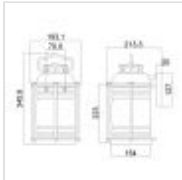

#### DETAILS

<b>FAMILY</b>	Ashland Bay
<b>SUITABLE LOCATION</b>	Exterior
<b>GUARANTEE</b>	3 Year Anti Corrosion Guarantee
<b>IP RATING</b>	IP44
<b>FINISH</b>	Weathered Zinc
<b>FITTING HEIGHT</b>	346mm
<b>WIDTH</b>	193mm
<b>PROJECTION/DEPTH</b>	213mm
<b>POWER SOURCE</b>	Mains Voltage
<b>VOLTAGE</b>	220-240v 50hz
<b>MAXIMUM WATTAGE</b>	60W
<b>NUMBER OF LAMPS</b>	1
<b>SOCKET</b>	E27
<b>INTEGRATED LED</b>	No
<b>CLASS</b>	Class I
<b>BUILD MATERIALS</b>	Aluminium, Seeded Glass
<b>DIMMABLE FITTING</b>	Compatible With Dimmable Lamps
<b>PRODUCT WEIGHT</b>	2.7kg
<b>BOX DIMENSIONS</b>	29 X 25.5 X 47.5cm
<b>BOX WEIGHT</b>	3.00 Kg