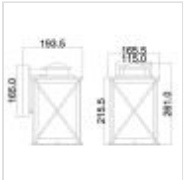

27817

1 Light Small Wall Lantern - Weathered Zinc

DETAILS	
FAMILY	Argyle
SUITABLE LOCATION	Exterior
GUARANTEE	3 Year Anti Corrosion Guarantee
IP RATING	IP44
FINISH	Weathered Zinc
FITTING HEIGHT	261mm
WIDTH	166mm
PROJECTION/DEPTH	194mm
POWER SOURCE	Mains Voltage
VOLTAGE	220-240v 50hz
MAXIMUM WATTAGE	60W
NUMBER OF LAMPS	1
SOCKET	E27
INTEGRATED LED	No
CLASS	Class I
BUILD MATERIALS	Steel, Seeded Glass
DIMMABLE FITTING	Compatible With Dimmable Lamps
PRODUCT WEIGHT	1.8kg
BOX DIMENSIONS	24.5 X 22.5 X 34.5cm
BOX WEIGHT	2.00 Kg

PRODUCT DETAILS

1 Lt Small Wall Lantern with a Weathered Zinc finish. Main build materials: Steel, Seeded Glass. Max Wattage: 1 x 60W E27