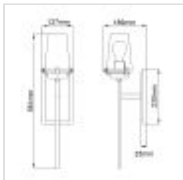

58110

1 Light Wall Light - Polished Chrome

DETAILS	
FAMILY	Alton
SUITABLE LOCATION	Interior / Bathroom
GUARANTEE	General 2 Year Guarantee
IP RATING	IP44
FINISH	Polished Chrome
FITTING HEIGHT	561mm
WIDTH	127mm
PROJECTION/DEPTH	189mm
POWER SOURCE	Mains Voltage
VOLTAGE	220-240v 50hz
MAXIMUM WATTAGE	40W
NUMBER OF LAMPS	1
SOCKET	E27
INTEGRATED LED	No
CLASS	Class I
BUILD MATERIALS	Steel, Clear Seeded Glass
DIMMABLE FITTING	Compatible With Dimmable Lamps
PRODUCT WEIGHT	1.75kg
BOX DIMENSIONS	49.53 X 26.7 X 22.9cm
BOX WEIGHT	1.94 Kg

PRODUCT DETAILS

1 Lt Wall Light with a Polished Chrome finish. Main build materials: Steel, Clear Seeded Glass. Max Wattage: 1 x 40W E27