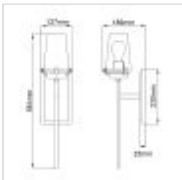

58109

1 Light Wall Light - Brushed Brass

DETAILS	
FAMILY	Alton
SUITABLE LOCATION	Interior / Bathroom
GUARANTEE	General 2 Year Guarantee
IP RATING	IP44
FINISH	Brushed Brass
FITTING HEIGHT	561mm
WIDTH	127mm
PROJECTION/DEPTH	189mm
POWER SOURCE	Mains Voltage
VOLTAGE	220-240v 50hz
MAXIMUM WATTAGE	40W
NUMBER OF LAMPS	1
SOCKET	E27
INTEGRATED LED	No
CLASS	Class I
BUILD MATERIALS	Steel, Clear Seeded Glass
DIMMABLE FITTING	Compatible With Dimmable Lamps
PRODUCT WEIGHT	1.75kg
BOX DIMENSIONS	49.53 X 26.7 X 22.9cm
BOX WEIGHT	1.94 Kg

PRODUCT DETAILS

1 Lt Wall Light with a Brushed Brass finish. Main build materials: Steel, Clear Seeded Glass. Max Wattage: 1 x 40W E27