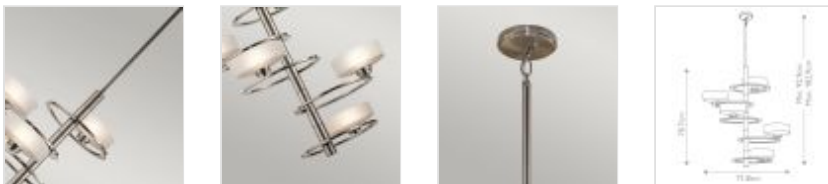

25917

5 Light Chandelier - Brushed Pewter

DETAILS	
FAMILY	Aleeka
SUITABLE LOCATION	Interior
GUARANTEE	General 2 Year Guarantee
FINISH	Brushed Pewter
FITTING HEIGHT	787mm
DIAMETER	718mm
MINIMUM DROP	929mm
MAXIMUM DROP	1829mm
POWER SOURCE	Mains Voltage
VOLTAGE	220-240v 50hz
MAXIMUM WATTAGE	3W LED
NUMBER OF LAMPS	5
SOCKET	G9
INTEGRATED LED	No
LED LUMENS	300Lm Each
LED COLOUR TEMP	3000k
RODS SUPPLIED	Supplied With 2 X 150mm & 2 X 300mm Rods
CLASS	Class I
BUILD MATERIALS	Aluminium, Glass
HOURS	25000
DIMMABLE FITTING	Compatible With Dimmable Lamps
PRODUCT WEIGHT	7.39kg
BOX DIMENSIONS	66 X 64.5 X 81.5cm
BOX WEIGHT	8.21 Kg

PRODUCT DETAILS

5 Lt Chandelier with a Brushed Pewter finish. Main build materials: Aluminium, Glass.

Max Wattage: 5 x 3W LED G9