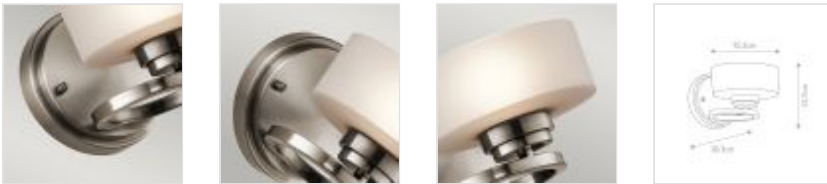

25915

1 Light Wall Light - Brushed Pewter

DETAILS	
FAMILY	Aleeka
SUITABLE LOCATION	Interior
GUARANTEE	General 2 Year Guarantee
FINISH	Brushed Pewter
FITTING HEIGHT	127mm
WIDTH	152mm
PROJECTION/DEPTH	203mm
POWER SOURCE	Mains Voltage
VOLTAGE	220-240v 50hz
MAXIMUM WATTAGE	3W LED
NUMBER OF LAMPS	1
SOCKET	G9
INTEGRATED LED	No
LED LUMENS	300Lm
LED COLOUR TEMP	3000k
CLASS	Class I
BUILD MATERIALS	Steel, Opal Glass
HOURS	25000
DIMMABLE FITTING	Compatible With Dimmable Lamps
PRODUCT WEIGHT	0.46kg
BOX DIMENSIONS	23 X 23 X 35cm
BOX WEIGHT	0.51 Kg

PRODUCT DETAILS

1 Lt Wall Light with a Brushed Pewter finish. Main build materials: Steel, Opal Glass.

Max Wattage: 1 x 3W LED G9