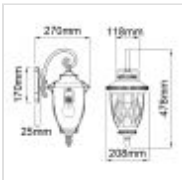

58107

1 Light Medium Wall Lantern - Black

DETAILS

FAMILY	Admirals Cove
SUITABLE LOCATION	Exterior
GUARANTEE	Coastal Collection 5 Year Anti Corrosion Guarantee
IP RATING	IP44
FINISH	Black
FITTING HEIGHT	478mm
WIDTH	208mm
PROJECTION/DEPTH	270mm
VOLTAGE	220-240v 50hz
MAXIMUM WATTAGE	60W
NUMBER OF LAMPS	1
SOCKET	E27
INTEGRATED LED	No
CLASS	Class I
BUILD MATERIALS	Weather Resistant Composite, Seeded Glass
DIMMABLE FITTING	Compatible With Dimmable Lamps
PRODUCT WEIGHT	2.5kg
BOX DIMENSIONS	32 X 27 X 53cm
BOX WEIGHT	2.78 Kg

PRODUCT DETAILS

1 Lt Medium Wall Lantern with a Textured Black finish. Main build materials: Weather Resistant Composite, Seeded Glass. Max Wattage: 1 x 60W E27